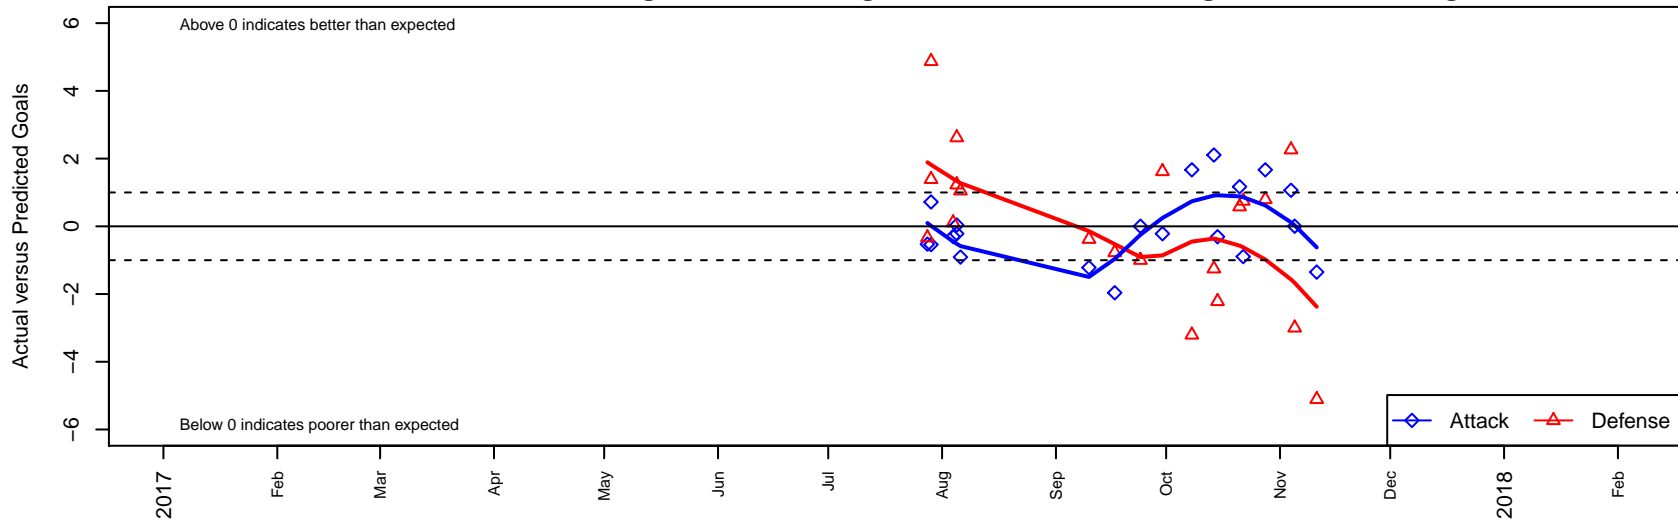

## Crossfire OR LOSC Blue II G04

Crossfire Oregon  
 Lake Oswego, OR  
 G04 total strength=820  
 attack=1.75 defense=0.66  
 fall league = PTT G04 Div 2 Red South

alt names used:  
 LAKE OSWEGO LOSC 04G BLUE 2 (OR)  
 LOSC 04G Blue 2  
 LOSC 04G Blue 2  
 LOSC 04G Blue 2

Venues played:  
 2017 Oswego Nike Cup Silver U14  
 2017 Mt Hood Challenge U14 Bronze  
 2017 PTT G04 Division 2 Red South  
 2017 OYS Founders Cup G04

**Crossfire OR LOSC Blue II G04**  
 Dots are actual minus expected GF (blue circles) and GA (red triangles).  
 Blue line is smoothed change in attack strength. Red is smoothed change in defense strength.

**attack and defense variance (black dot)  
relative to other teams  
and top 10 in region**

**attack and defense rating  
relative to others at age  
and all opponents in last 13 months**

**Performance relative to 13 month average**