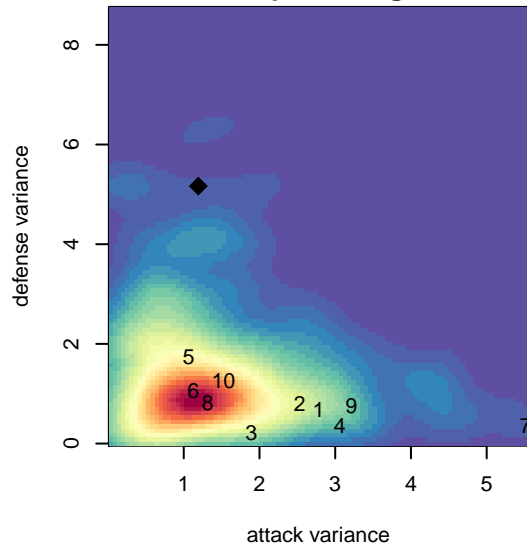

## Crossfire OR LOSC Blue II G04

Crossfire Oregon  
 Lake Oswego, OR  
 G04 total strength=820  
 attack=1.75 defense=0.66  
 fall league = PTT G04 Div 2 Red South

alt names used:  
 LAKE OSWEGO LOSC 04G BLUE 2 (OR)  
 LOSC 04G Blue 2  
 LOSC 04G Blue 2  
 LOSC 04G Blue 2

Venues played:  
 2017 Oswego Nike Cup Silver U14  
 2017 Mt Hood Challenge U14 Bronze  
 2017 PTT G04 Division 2 Red South  
 2017 OYS Founders Cup G04

**Crossfire OR LOSC Blue II G04**  
 Dots are actual minus expected GF (blue circles) and GA (red triangles).  
 Blue line is smoothed change in attack strength. Red is smoothed change in defense strength.

**attack and defense variance (black dot)  
relative to other teams  
and top 10 in region**

**attack and defense rating  
relative to others at age  
and all opponents in last 13 months**

**Performance relative to 13 month average**