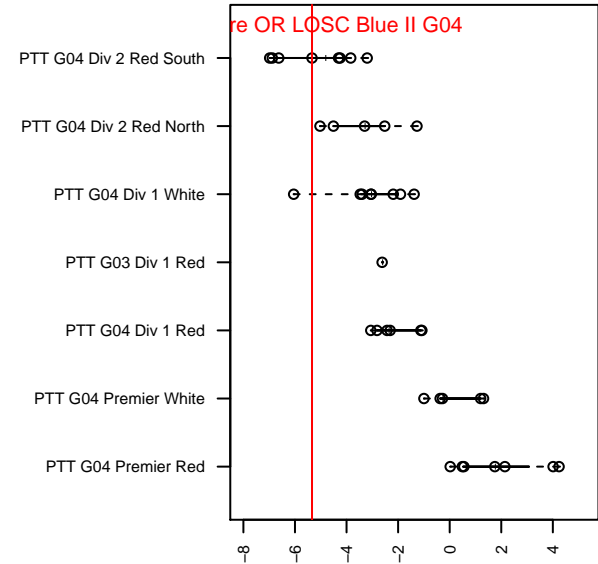

## Crossfire OR LOSC Blue II G04

Crossfire Oregon  
 Lake Oswego, OR  
 G04 total strength=820  
 attack=1.75 defense=0.66  
 fall league = PTT G04 Div 2 Red South

alt names used:  
 LAKE OSWEGO LOSC 04G BLUE 2 (OR)  
 LOSC 04G Blue 2  
 LOSC 04G Blue 2  
 LOSC 04G Blue 2

Venues played:  
 2017 Oswego Nike Cup Silver U14  
 2017 Mt Hood Challenge U14 Bronze  
 2017 PTT G04 Division 2 Red South  
 2017 OYS Founders Cup G04

**Crossfire OR LOSC Blue II G04**  
 Dots are actual minus expected GF (blue circles) and GA (red triangles).  
 Blue line is smoothed change in attack strength. Red is smoothed change in defense strength.

**attack and defense variance (black dot)  
relative to other teams  
and top 10 in region**

**attack and defense rating  
relative to others at age  
and all opponents in last 13 months**

**Performance relative to 13 month average**