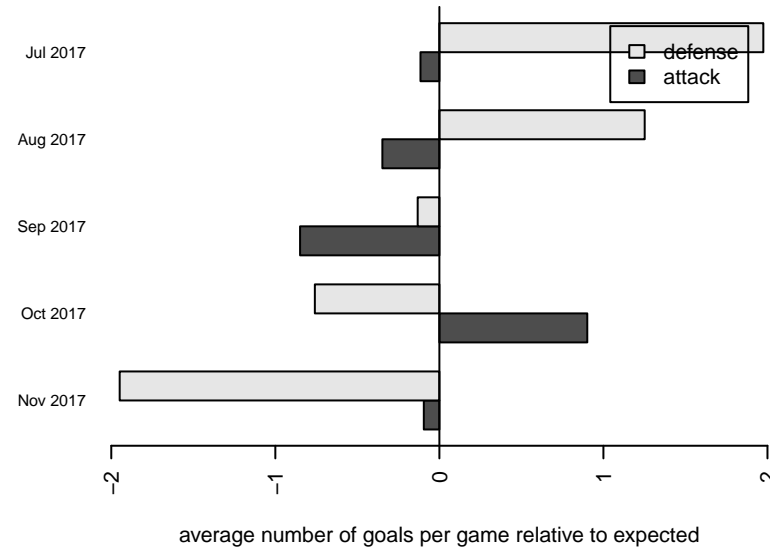

Performance relative to 13 month average