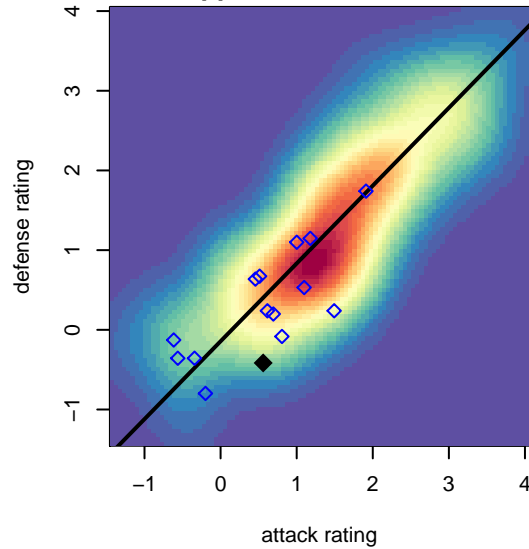

## Crossfire OR LOSC Blue II G04

Crossfire Oregon  
 Lake Oswego, OR  
 G04 total strength=820  
 attack=1.75 defense=0.66  
 fall league = PTT G04 Div 2 Red South

alt names used:  
 LAKE OSWEGO LOSC 04G BLUE 2 (OR)  
 LOSC 04G Blue 2  
 LOSC 04G Blue 2  
 LOSC 04G Blue 2

Venues played:  
 2017 Oswego Nike Cup Silver U14  
 2017 Mt Hood Challenge U14 Bronze  
 2017 PTT G04 Division 2 Red South  
 2017 OYS Founders Cup G04

**Crossfire OR LOSC Blue II G04**  
 Dots are actual minus expected GF (blue circles) and GA (red triangles).  
 Blue line is smoothed change in attack strength. Red is smoothed change in defense strength.

**attack and defense variance (black dot)  
relative to other teams  
and top 10 in region**

**attack and defense rating  
relative to others at age  
and all opponents in last 13 months**

**Performance relative to 13 month average**